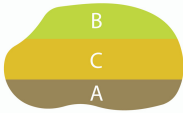

Six   Seven   Eight   Nine   Ten